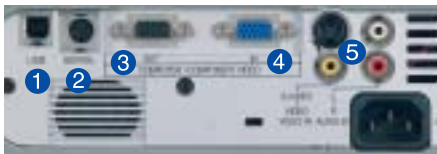

Input and Output Terminals

1. 1 Mouse terminal for USB
2. 2 Serial terminal RS-232C x 1 (8 pin)
3. 3 PC/Component Video output (mini D-sub 15 pin)
4. 4 PC/Component Video input (mini D-sub 15 pin)
5. 5 S-Video/Video/Audio input